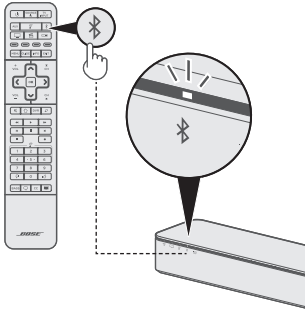

To stream music from your *Bluetooth*® phone or other mobile device, you must pair your mobile device with the soundbar.

Note: For more information on using *Bluetooth*® functions, refer to the owner's guide at global.Bose.com/Support/ST300

Pairing a mobile device

1. On the remote control, press and hold the *Bluetooth*® button until the *Bluetooth*® indicator on the soundbar blinks blue.

2. On your mobile device, turn on the *Bluetooth*® feature.
  3. Select your SoundTouch® 300 soundbar from the device list.
2. Once paired, the soundbar emits a tone.

Pairing a mobile device with NFC

1. With the soundbar powered on, unlock your mobile device and turn on the *Bluetooth*® and NFC features.
2. Gently tap the NFC touchpoint on your mobile device to the top of the soundbar behind the Bose® logo.

Your mobile device may prompt you to accept pairing.