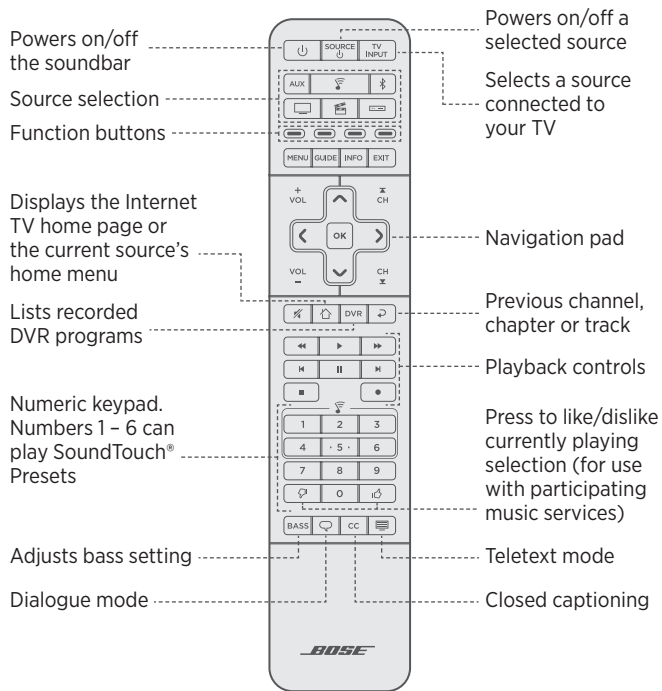

1. On the remote control, press and hold the appropriate source button (, **AUX**,  or ) until all six source buttons glow, then release. For example, to program your TV, press and hold  until all six source buttons glow, then release.

The appropriate source button continues to glow.

2. On the number keypad, enter the code for your source's brand and press **vol.**

Test the code

1. Test the source for basic functions by following the instructions for your source:
 - **TV**: press the channel buttons. Press **MENU**. The settings menu appears. Press **◀** and **▶** to navigate.
 - **Cable/satellite box**: press **GUIDE**. The programming guide appears. Press **◀** and **▶** to navigate.
 - **DVD or Blu-ray Disc™ player**: press **GUIDE**. The settings menu appears. Press **◀** and **▶** to navigate.
 - **Game system**: press **◀** and **▶** to navigate through the menu.
2. Based on your source's response to basic functions:
 - **Remote responds accurately**: press **EXIT** to exit programming and save your settings.
 - **Remote does not respond or does not respond accurately**:
 - **If your source button glows**: press **vol.** to move to the next code. Repeat steps 1 and 2 in "Test the code." You may need to repeat this procedure 30 or more times. If all six buttons blink three times, you have cycled through all codes for your source.
 - **If your source button is off**: your remote exited programming mode. Repeat steps 1 and 2 in "Enter the code" and steps 1 and 2 in "Test the code."

Source selection

After programming the remote control, you can switch between sources by selecting different inputs on your TV using the remote control.

Notes:

- To use the *Bluetooth*® source, you must pair a mobile device to the soundbar (see page 5).
- Pressing , **AUX**, or on the remote control does not switch the source. It turns on the soundbar and changes the mode of the remote so that the remote can control your source's functions.